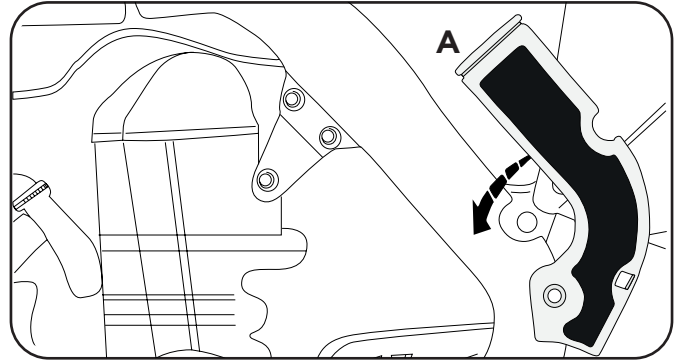

F - (1 pcs.)

G - (1 pcs.)

H - (1 pcs.)

I - (1 pcs.)

WARNING!

Use at your own risk. Check the security of your device before you ride. Be sure that you follow the instructions installing the Acerbis products. Do not ride if there is missing or damaged hardware. If this is the case, take the item immediately back to your dealer. Make sure the throttle and other controls are free every time you ride. Lack of attention to instruction and warning could lead to interference with the controls, loss of control, and an accidents. Acerbis recommends that installation must be done by a licensed mechanic and that only Acerbis original parts are used during fitting. Acerbis makes no guarantees or representations, express or implied, regarding the fitness of its products for any particular purpose. Acerbis makes no guarantees or representations, express or implied, regarding the extent to which its product protect individuals or property from injury or death or damage.