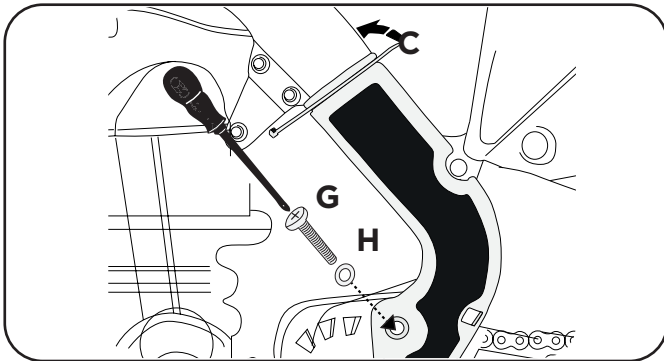

F - (1 pcs.)

G - (1 pcs.)

H - (1 pcs.)

I - (1 pcs.)

WARNING!

Use at your own risk. Check the security of your device before you ride. Be sure that you follow the instructions installing the Acerbis products. Do not ride if there is missing or damaged hardware. If this is the case, take the item immediately back to your dealer. Make sure the throttle and other controls are free every time you ride. Lack of attention to instruction and warning could lead to interference with the controls, loss of control, and an accidents. Acerbis recommends that installation must be done by a licensed mechanic and that only Acerbis original parts are used during fitting. Acerbis makes no guarantees or representations, express or implied, regarding the fitness of its products for any particular purpose. Acerbis makes no guarantees or representations, express or implied, regarding the extent to which its product protect individuals or property from injury or death or damage.